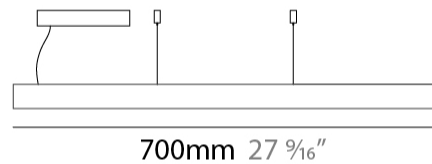

LED40 SUSPENSION

D71004- -

base number
Color   Finish
Temperature   Options

1. To build a product code in our configurator select the specify button on the base model # product page
2. To build a manual product code on this datasheet choose from the options listed below in blue font and add the suffix to the base model #

GENERAL

Series: Woodlin
Subseries: LED40
Brand: Tunto
Division: Design
Mounting Type: Suspension
Mounting Location: Ceiling
Subcategory: Profile

PHYSICAL

Shape: Rectangle
Length (mm): 700
Length (in): 27 ⁹/₁₆
Width (mm): 400
Width (in): 15 ³/₄
Height (mm): 40
Height (in): 1 ⁹/₁₆
Max. Overall Height (mm): 2040
Max. Overall Height (in): 80 ⁵/₁₆
Light Distribution: Direct
Diffuser: Opal
Fixture Finish: [WAL / ASH / OAK / BLK / WHI](#)
Fixture Material: Wood

ELECTRICAL

Lamp Type: LED
Input Wattage (W): 23
Total Output Wattage (W): 19
Dimming: Tri-Mode (Non-Dimming and Phase Dimming (120Vac only) and 0-10V Dimming)
Driver Included: Yes
Driver Location: Integrated
Driver Type: Constant Current - Universal
Driver Class: Class 2
Input Voltage (V): 120 - 277
Constant Current (MA): 700

LED

Color Temperature (°K): [3000](#)
Max. Delivered Lumen (lm): 1300
CRI: >93 CRI
Lamp Life (hrs): 50000

OPTICAL

RATINGS AND CERTIFICATIONS

Certified By: Certified for North American Standards
IP rating: IP20

40mm 1 ⁹/₁₆"

Direct