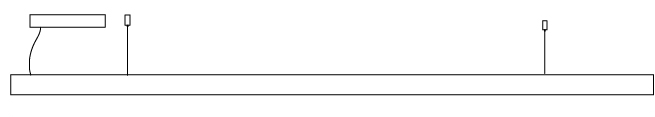

PROJECT
TYPE
SPECIFIER
QUANTITY
DATE

LED40 SUSPENSION

D71005-

base number
Color   Finish
Temperature   Options

1. To build a product code in our configurator select the specify button on the base model # product page
2. To build a manual product code on this datasheet choose from the options listed below in blue font and add the suffix to the base model #

GENERAL

Series: Woodlin
Subseries: LED40
Brand: Tunto
Division: Design
Mounting Type: Suspension
Mounting Location: Ceiling
Subcategory: Profile

PHYSICAL

Shape: Rectangle
Length (mm): 1300
Length (in): 51 ³/₁₆"
Width (mm): 400
Width (in): 15 ³/₄"
Height (mm): 40
Height (in): 1 ⁹/₁₆"
Max. Overall Height (mm): 2040
Max. Overall Height (in): 80 ⁵/₁₆"
Light Distribution: Direct
Diffuser: Opal
Fixture Finish: [WAL / ASH / OAK / BLK / WHI](#)
Fixture Material: Wood

ELECTRICAL

Lamp Type: LED
Input Wattage (W): 30
Total Output Wattage (W): 25.4
Dimming: Tri-Mode (Non-Dimming and Phase Dimming (120Vac only) and 0-10V Dimming)
Driver Included: Yes
Driver Location: Integrated
Driver Type: Constant Current - Universal
Driver Class: Class 2
Input Voltage (V): 120 - 277
Constant Current (MA): 700

LED

Color Temperature (°K): 3000
Max. Delivered Lumen (lm): 1550
CRI: >93 CRI
Lamp Life (hrs): 50000

OPTICAL

RATINGS AND CERTIFICATIONS

Certified By: Certified for North American Standards
IP rating: IP20

1300mm 51 ³/₁₆"

40mm 1 ⁹/₁₆"

Direct