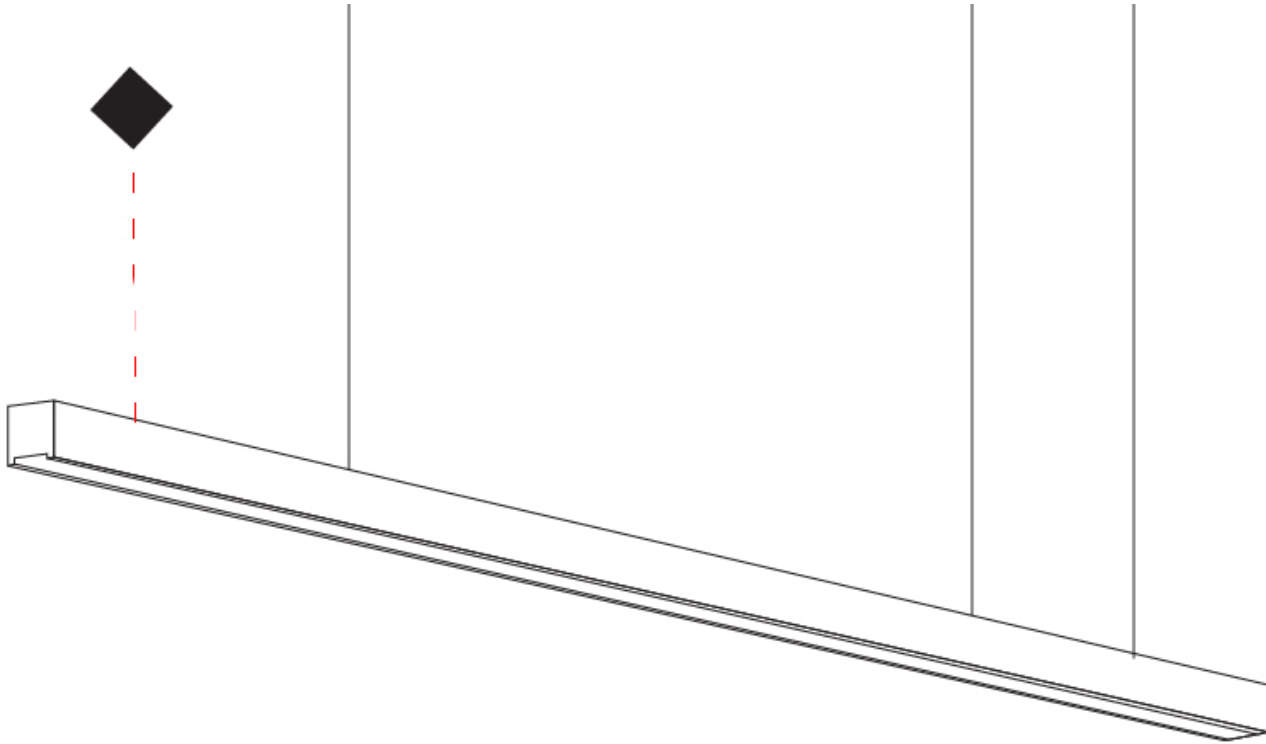

LED28 SUSPENSION

D71008-

PROJECT _____

TYPE _____

SPECIFIER _____

QUANTITY _____

DATE _____

D