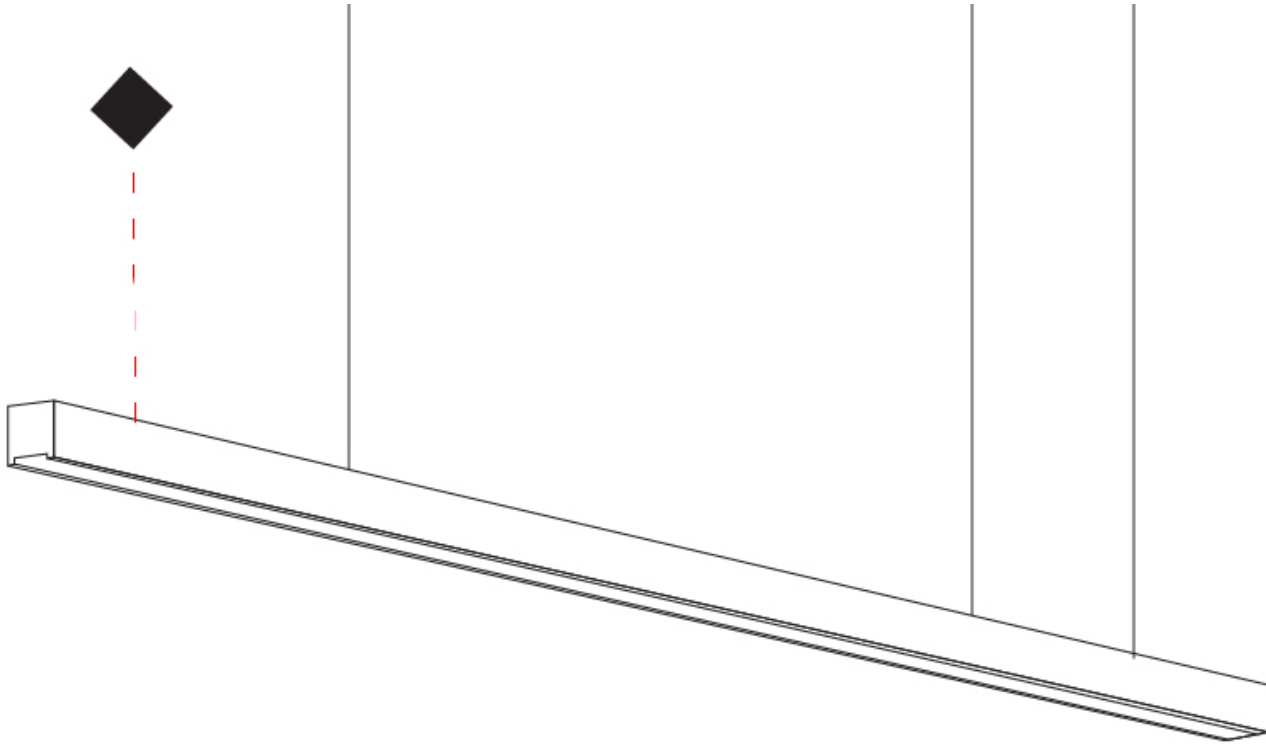

LED28 SUSPENSION

D71009-

PROJECT _____

TYPE _____

SPECIFIER _____

QUANTITY _____

DATE _____