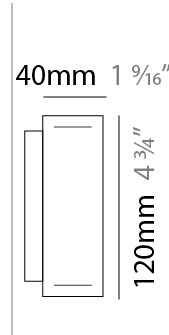

LED120 SURFACE

D73029- -

base number
Color   Finish
Temperature   Options

1. To build a product code in our configurator select the specify button on the base model # product page
2. To build a manual product code on this datasheet choose from the options listed below in blue font and add the suffix to the base model #

GENERAL

Series: Woodlin
Subseries: LED120
Brand: Tunto
Division: Design
Mounting Type: Surface
Mounting Location: Wall
Subcategory: Profile

PHYSICAL

Shape: Rectangle
Length (mm): 700
Length (in): 27 ⁹/₁₆
Width (mm): 40
Width (in): 1 ⁹/₁₆
Height (mm): 120
Height (in): 4 ³/₄
Extension (mm): 40
Extension (in): 1 ⁹/₁₆
Light Distribution: Direct / Indirect
Diffuser: Opal
Fixture Finish: [WAL / ASH / OAK / BLK / WHI](#)
Fixture Material: Wood

ELECTRICAL

Lamp Type: LED
Input Wattage (W): 31
Total Output Wattage (W): 25.3
Dimming: Tri-Mode (Non-Dimming and Phase Dimming (120Vac only) and 0-10V Dimming)
Driver Included: Yes
Driver Location: Remote
Driver Type: Constant Current - Universal
Driver Class: Class 2
Housing: ENCP3
Input Voltage (V): 120 - 277
Constant Current (MA): 700

LED

[Color Temperature (°K): 2700 / 3000 / 4000](#)
Max. Delivered Lumen (lm): 1500
CRI: >93 CRI
Lamp Life (hrs): 50000

OPTICAL

RATINGS AND CERTIFICATIONS

Certified By: Certified for North American Standards
IP rating: IP20

PROJECT
TYPE
SPECIFIER
QUANTITY
DATE

700mm 27 ⁹/₁₆"

Indirect